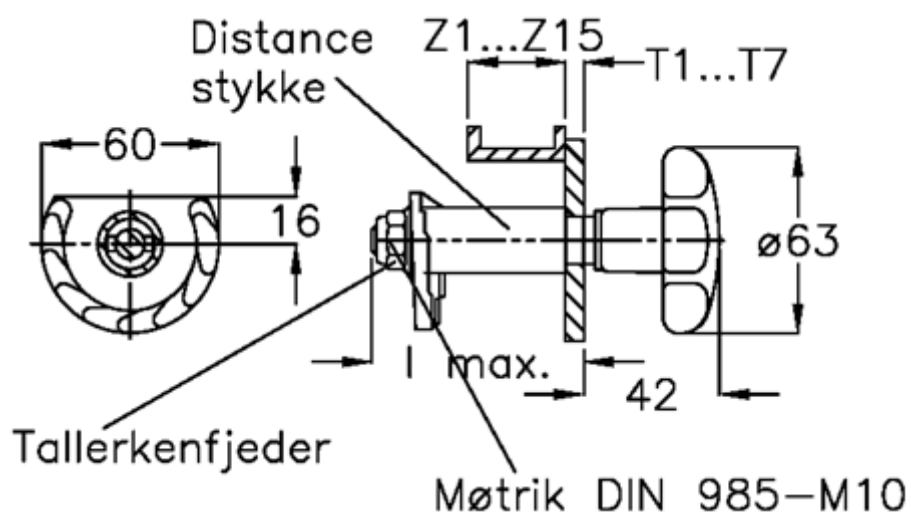

Article number: 20894312

Description: E+G Door lock
GN 117-SG-T3-Z12

Measures

Cam thickness = 33-42